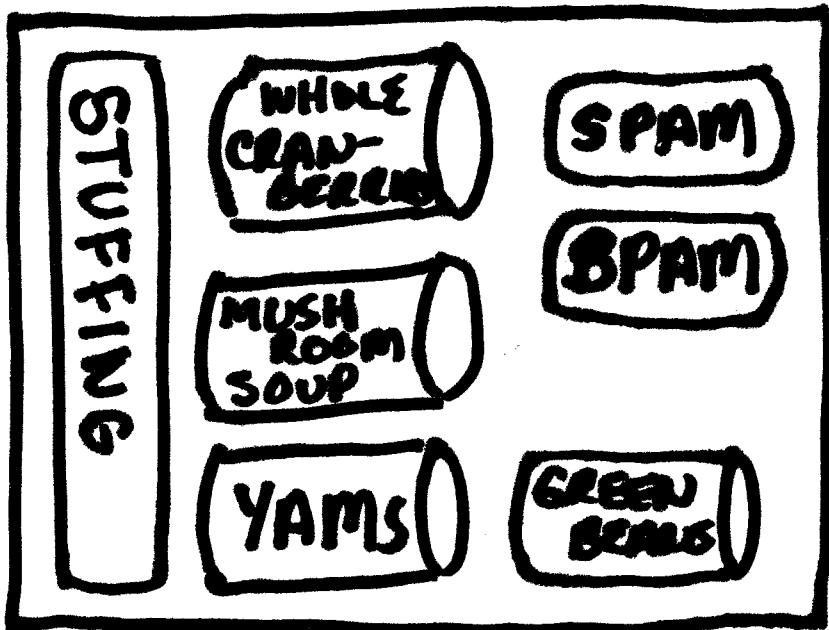

GRAVY

CHICKEN + VEG.
SOUP

YAMS

STOVETOP STUFFING

NAPKINS

2 BOX DINNER

BOX 1 OF 2 (11" x 9-1/2" x 5-1/2")

TOP LAYER