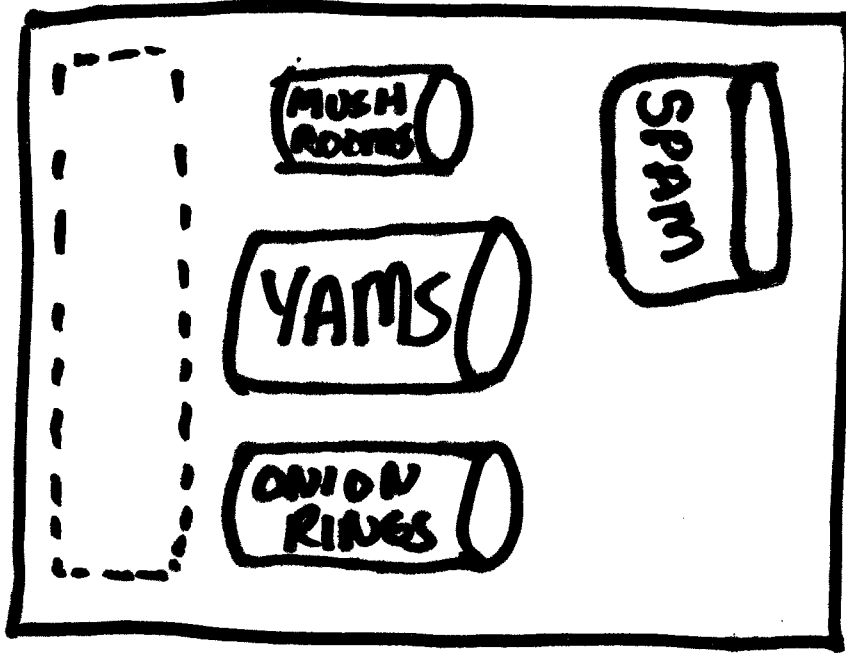

# 2 BOX DINNER

BOX 1 OF 2 (11" x 9-1/2" x 5-1/2")

TOP LAYER

BOTTOM LAYER

# 2 BOX DINNER

BOX 2 OF 2 (11-7/8" x 3-3/8" x 13-5/8")