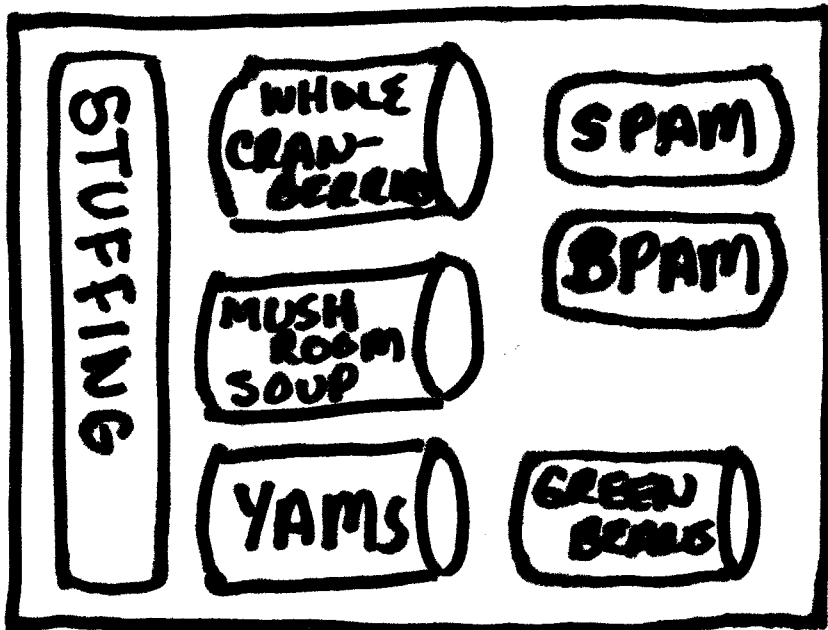

# 2 BOX DINNER

BOX 1 OF 2 (11" x 9-1/2" x 5-1/2")

TOP LAYER

BOTTOM LAYER

# 2 BOX DINNER

BOX 2 OF 2 (11-7/8" x 3-3/8" x 13-5/8")